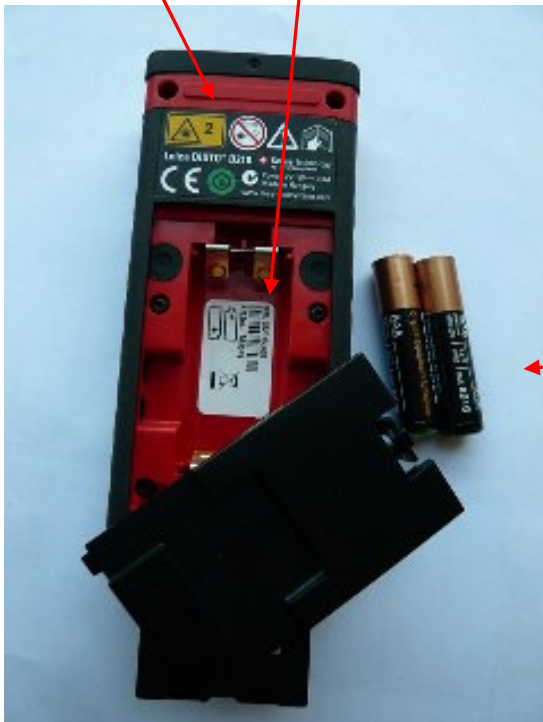

Reuse and treatment information
Information sur la réutilisation et le traitement
Information für die Wiederverwendung und Behandlung

Material	Weight [g]	Weight [%]	Important Information
Waste Disposal (WD)			
Ceramics	0	0	
<i>Subtotal</i>	<i>0</i>	<i>0</i>	
Recovery Operations (RO)			
Leather	0	0	
Rubber / elastomere	0	0	
Sealant compound	2	2	
Wood	0	0	
<i>Subtotal</i>	<i>2</i>	<i>2</i>	
Recycling (RC)			
Aluminium alloy cast	0	0	
Aluminium alloy wrought	0	0	
Battery	23	18	Remove Battery
Cable	0	0	
Cable with plug	0	0	
Carton	0	0	
Copper	0	0	
Copper alloy	0	0	
Gas	0	0	
Glass optical	1	1	
Iron	0	0	
Liquid	0	0	
Magnesium alloy	0	0	
Magnetic material	0	0	
Metal nonferrous	0	0	
Paper	0	0	
Plastic	76	59	
Plug	0	0	
Printed circuit board	21	17	
Sintered material	0	0	
Steel	4	3	
Steel stainless	0	0	
Textil material	0	0	
<i>Subtotal</i>	<i>126</i>	<i>98</i>	
Re-Use (RU)			
<i>Subtotal</i>	<i>0</i>	<i>0</i>	
Total weight	129	100	

- Dimensions (Length x Width x Thickness) [mm]

113x 49 x 26

- product identification (e.g. typeplate)

- selective treatment and dismantling pictures

Battery